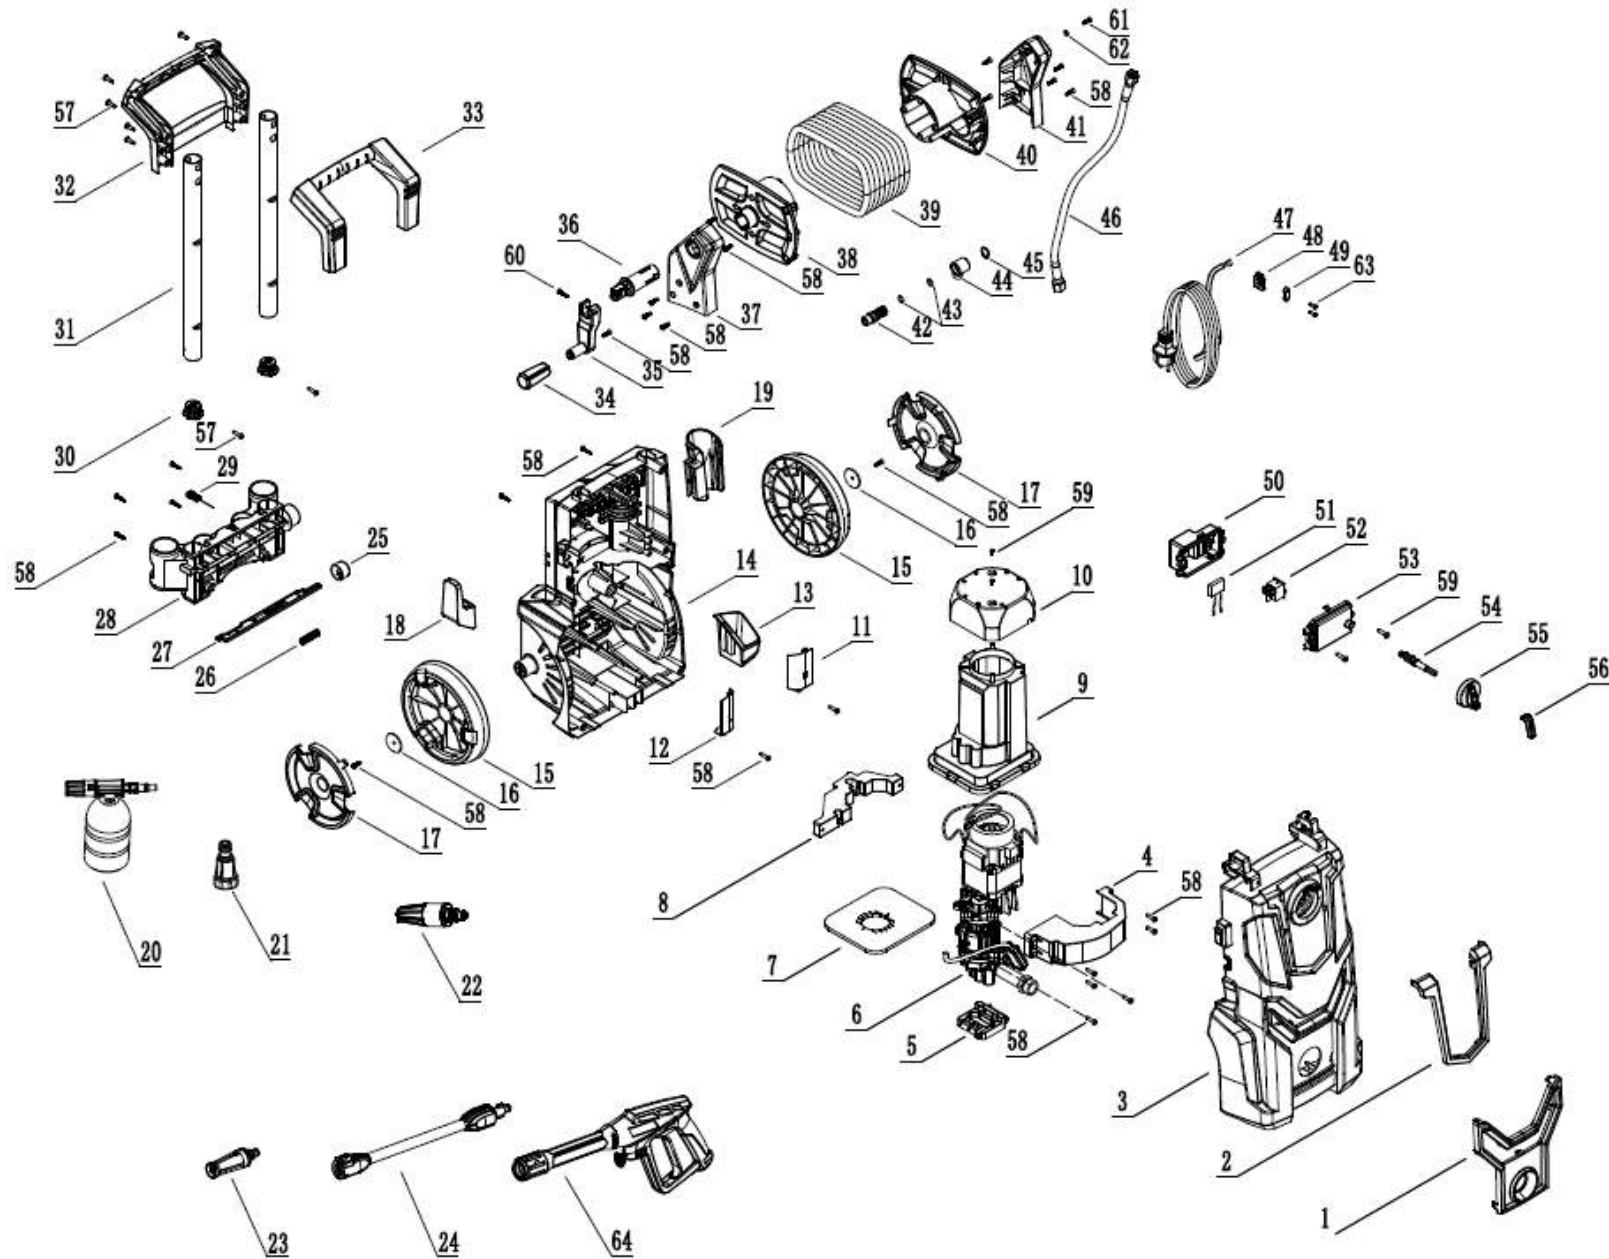

No	Part Name	QTY
1-1F	WATER OUTLET JOINT	1
2	SPRING	1
3	O-RING 22X2.4	1
4-9	PRESSURE LIMITED VALVE	1
10-15	PISTON ASS.	1
16	PUMP HEAD	1
17	SCREW M6X25	2
18	SPRING WASHERΦ6	7
19	SCREW M6X35	1
20	O-RING 6.5X1.5	3
21	WATER INLET VALVE	3
22	GASKET	3
23	O-RING 8.5X1.8	3
24	WATER OUTLET VALVE	3
25	O-RING 14X1.9	3
26	VALVE CAP	3
27	O-RING 18X2.4	1
28	WATER INLET JOINT	1+1
29	FILTER	1
30	PUSH ROD	1
31	SPRING	1
32	GASKET FOR CONNECTING NUT	1
33	Y-RING 4X11X2.5	1
34	O-RING 22X1.9	1
35	CONNECTING NUT	1
36	WATERPROOF CAP	1
37	MICROSWITCH SHELL	1+1

No	Part Name	QTY
38	MICROSWITCH	1
39	SCREW M6X25	4
40	PUMP BODY	1
41	O-RING 58X2.65	1
42	Y-RING 12X18X4	3
43	O-RING 22X1.9	3
44	MIDDLE RING	3
45	O-RING 16X1.9	3
46	IN THE INTERVAL SETS	3
47	SKELETON SEAL 12X20X4MM	3
48	PLUNGER SPRING	3
49	PLUNGER	3
50	PLUNGER CLIP	3
51	THRUST BALL BEARINGS 51107B	1
52	SCREW M8X20	1
53	SPRING WASHERΦ8	1
54	FLAT WASHERΦ8	1
55	BEARING SEAT	1
56	BEARING 6303	1
57	OIL SEAL 20X30X9MM	1
58	CONNECTING SEAT	1
59	GEARING SHAFT	1
60	BIG GEAR	1
61	BEARING 629	1
62	O-RING 65X1.8MM	1
63	CARBON BRUSH MOTOR	1

No	Part Name	QTY
1	DECORATIVE BOARD A	1
2	DECORATIVE BOARD B	1
3	FRONT COVER	1
4	MOTOR FIXED PLATE A	1
5	PUMP FIXED PLATE	1
6	MOTOR PUMP ASS.	1
7	SPONGE	1
8	MOTOR FIXED PLATE B	1
9	MOTOR COVER	1
10	WATERPROOF CAP	1
11	WATER BAFFLE RIGHT	1
12	WATER BAFFLE LEFT	1
13	GUN HOOK BOTTOM	1
14	BOTTOM COVER	1
15	WHEEL	2
16	GASKET	2
17	WHEEL COVER	2
18	CABLE HOOK	1
19	GUN HOOK	1
20	FOAM PRODUCER 03	1
21	TRANSPARANT MALE CONNECTOR	1
22	TURBO NOZZLE	1
23	FAN NOZZLE	1
24	AG1175 GUN LANCE	1
25	RETRACTABLE HANDLE'S BUTTON	1
26	RETRACTABLE HANDLE'S SPRING	1
27	RETRACTABLE HANDLE'S SKATEBOARD	1
28	RETRACTABLE HANDLE'S HOLDER	1
29	CLEANING PIN	1
30	PULL ROD PLUG	2